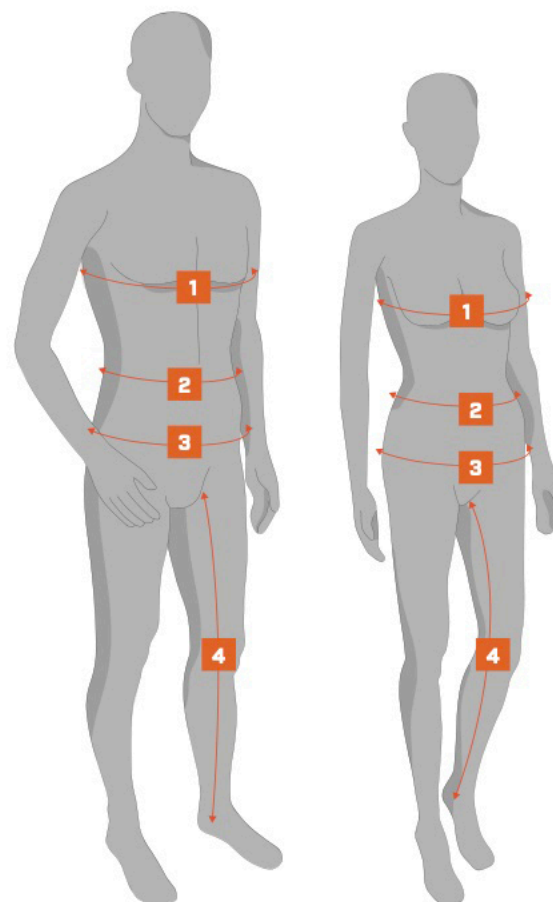

SIZE CHARTS

MEN CLOTHING

	XXS	XS	S	M	L	XL	XXL	3XL	4XL	5XL
1 Chest	84	88	92	96	100	105	110	115	120	125
2 Waist	72	76	80	84	88	93	98	103	108	113
3 Hips	86	90	94	98	102	107	112	117	122	127
4 Inside Leg	80	81	82	83	84	85	86	87	88	89

SOCKS MEN

	-	S	ML	XL	-	-	-
size	-	36-39	40-43	44-46	-	-	-

SOCKS WOMEN

	-	S/M	L/XL	-	-	-	-
size	-	34-38	39-41	-	-	-	-

BOOTIES – WS, ROUBAIX, FIANDRE, POLAR, SILICON

UNISEX	-	S	M	L	XL	XXL	-
Size	-	38-39	40-41	42-43	44-45	46-47	-

BOOTIES – LYCRA

UNISEX	-	S	M	L	XL	XXL	-
Size	-	38	40	42	44	46	-

RECOVERY SOCKS

UNISEX	-	S	M	L	XL	XXL	-
Size	-	36-38	38-40	40-42	42-44	44-47	-

GLOVES

	XS	S	M	L	XL	XXL	-
5 Unisex	<17	17-20	20-23	23-25	25-27	>27	-
Inches	6	7	8	9	10	11	-

KIDS GLOVES

	XS	S	M	L	XL	XXL	-
5 Unisex	14	15	16	17	18	>18	-
Inches	4	6	8	10	12	14	-

* Length in cm.